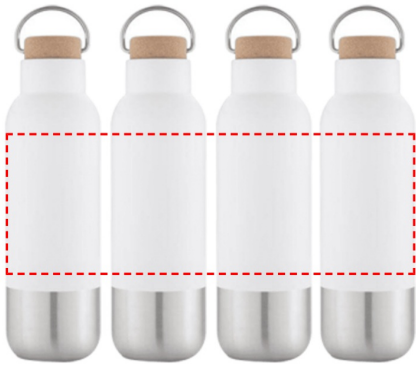

[DWHL 3161] AVERSA - Hans Larsen RCS Recycled Stainless Steel Insulated Water Bottle - White

360

- Round Laser Engraving
- Round Digital Print

Area Width: 250 mm
Area Height: 100 mm

FRONT

- Laser Engraving
- Digital (UV) Print

Area Width: 25 mm
Area Height: 100 mm

ROUND SCREEN

- Silk Screen Printing

Area Width: 60 mm
Area Height: 100 mm