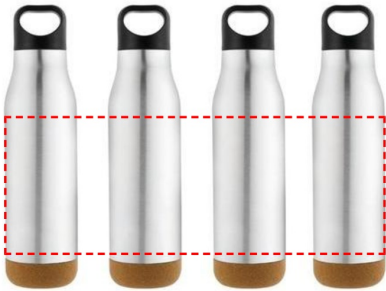

[DWGL 3110] CREIL - Giftology Insulated Water Bottle with Cork Base - Steel

360

- Round Laser Engraving
- Round Digital Print

Area Width: 220 mm

Area Height: 140 mm

FRONT

- Laser Engraving
- Digital (UV) Print

Area Width: 25 mm

Area Height: 140 mm

ROUND SCREEN

- Silk Screen Printing

Area Width: 60 mm

Area Height: 100 mm